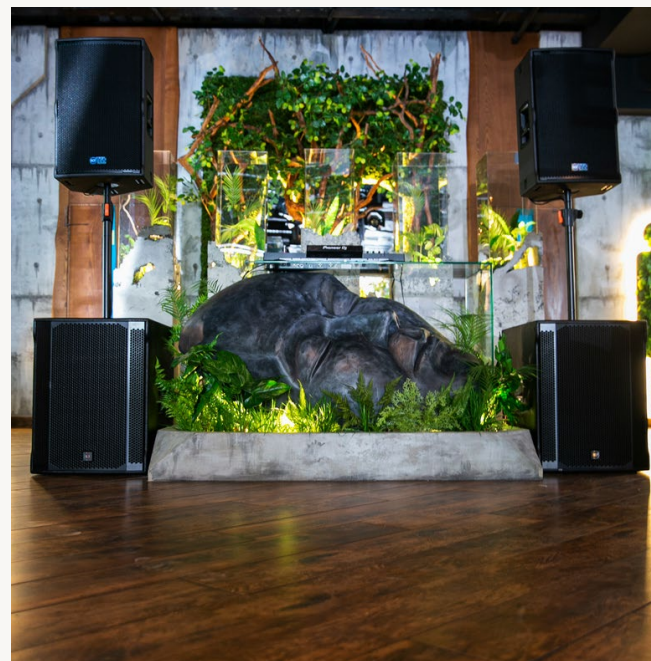

REAL TOUCH
TUTTO IL CONCEPTO
DESIGN

Real touch

Real touch

Real touch

POTS & PLANTERS

POTS AS ART

EXCLUSIVE DEALER IN THE UAE

📍 Office 15, 8th floor, Empire Heights
Tower B, Business Bay, Dubai, UAE