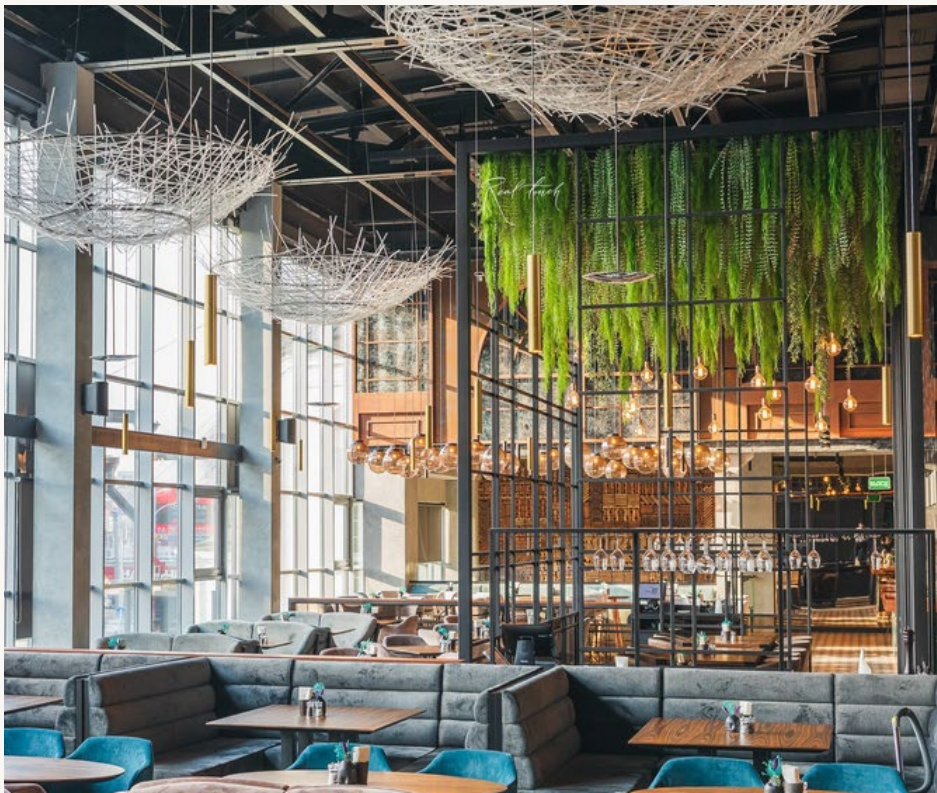

PROJECT CATALOG

POTS & PLANTERS

POTS AS ART

Real touch

Real touch

Real touch

ВЫХОД

Real touch

REAL TOUCH
TUTTO IL CONCEPTO
DESIGN

Real touch

Real touch

Real touch

POTS & PLANTERS

POTS AS ART

EXCLUSIVE DEALER IN THE UAE

📍 Office 15, 8th floor, Empire Heights
Tower B, Business Bay, Dubai, UAE